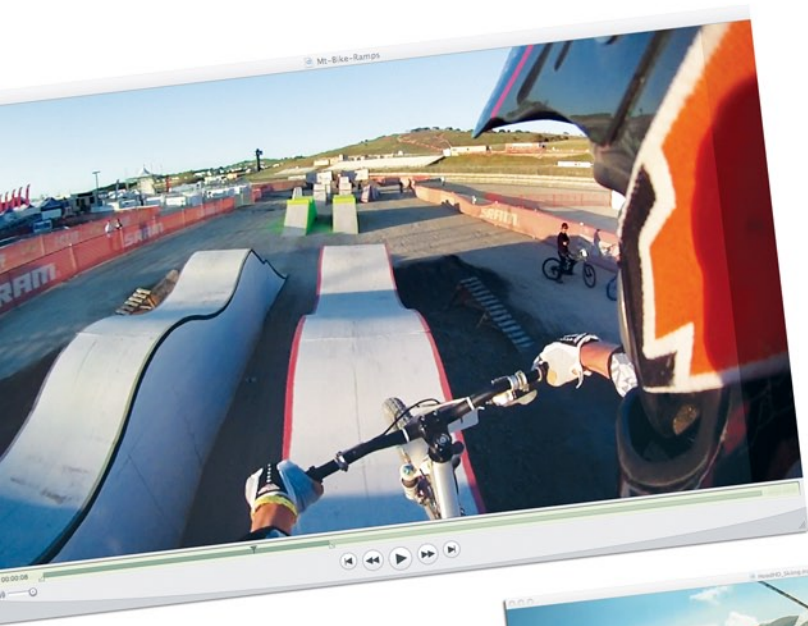

actual GoPro photo